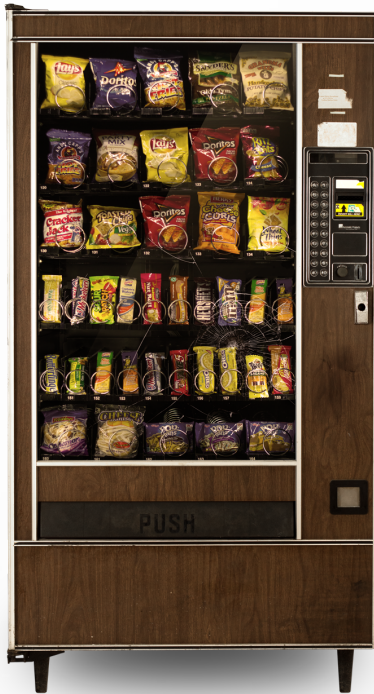

Original OEM