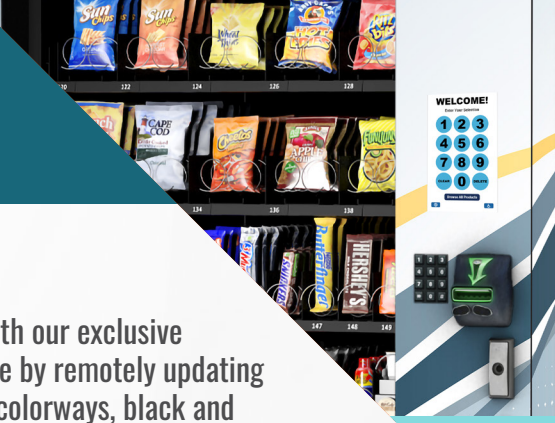

*Open the door to endless possibilities.*

Upgrade your OEM machine to the latest technology with a Revision Door. Equipped with our exclusive Universal Control Board (UCB), this state-of-the-art technology allows you to save time by remotely updating prices across your fleet with the click of a button. Revision doors are available in two colorways, black and gray, or have our in-house design team create a custom wrap for your brand.

Add your own personal branding with a custom made machine wrap or select from our library of stock graphics.

Drop sensor technology to ensure product is properly dispensed so you never lose a sale.

Energy-efficient motion activated LED lights for key product presentation.

Optional Venture touchscreen with shopping card and dual price display.

Optional 7th tray can be included for the ability to add gum, mints or energy shots for added revenue.

### Available Enhanced Features:

- 7" touchscreen
- Coin mechanism
- Validator
- Credit card reader
- 7th Tray™
- Custom graphics