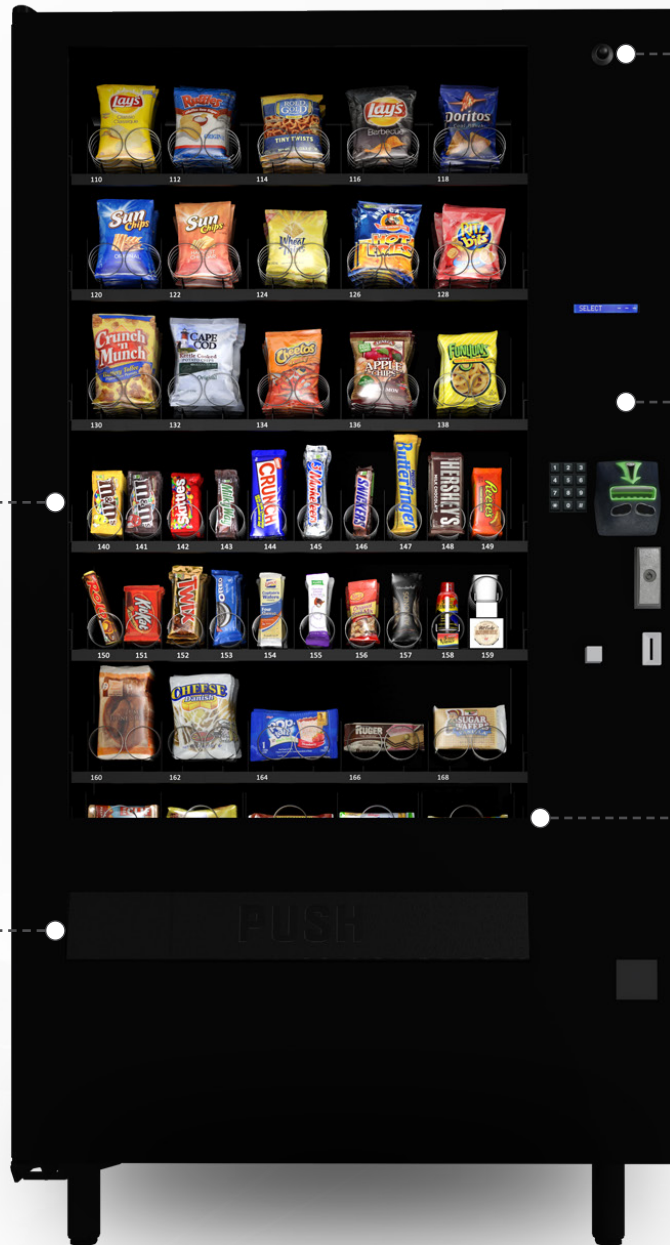

*Open the door to endless possibilities.*

Upgrade your OEM machine to the latest technology with a Revision Door. Equipped with our exclusive Universal Control Board (UCB), this state-of-the-art technology allows you to save time by remotely updating prices across your fleet with the click of a button. Revision doors are available in two colorways, black and gray, or have our in-house design team create a custom wrap for your brand.

Add your own personal branding with a custom made machine wrap or select from our library of stock graphics.

Drop sensor technology to ensure product is properly dispensed so you never lose a sale.

Energy-efficient motion activated LED lights for key product presentation.

Optional Venture touchscreen with shopping card and dual price display.

Optional 7th tray can be included for the ability to add gum, mints or energy shots for added revenue.

### Available Enhanced Features:

- 7" touchscreen
- Coin mechanism
- Validator
- Credit card reader
- 7th Tray™
- Custom graphics