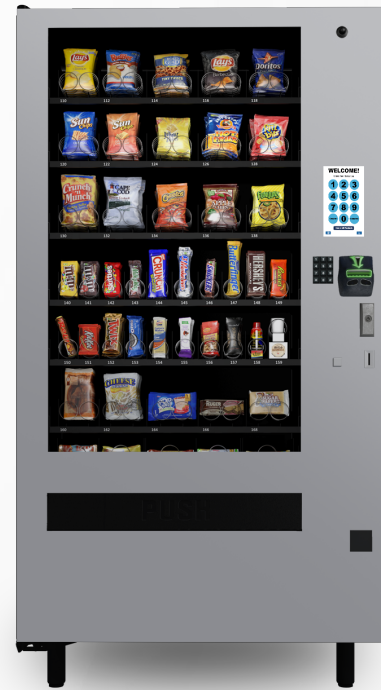

*Open the door to endless possibilities.*

Upgrade your OEM machine to the latest technology with a Revision Door. Equipped with our exclusive Universal Control Board (UCB), this state-of-the-art technology allows you to save time by remotely updating prices across your fleet with the click of a button. Revision doors are available in two colorways, black and gray, or have our in-house design team create a custom wrap for your brand.

Add your own personal branding with a custom made machine wrap or select from our library of stock graphics.

Drop sensor technology to ensure product is properly dispensed so you never lose a sale.

Energy-efficient motion activated LED lights for key product presentation.

Optional Venture touchscreen with shopping card and dual price display.

Optional 7th tray can be included for the ability to add gum, mints or energy shots for added revenue.

### Available Enhanced Features:

- 7" touchscreen
- Coin mechanism
- Validator
- Credit card reader
- 7th Tray™
- Custom graphics